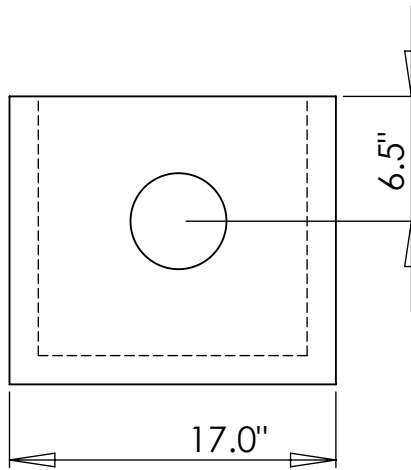

Lg D-box outlet

Lg D-box inlet

Pipe seal

PROPRIETARY AND CONFIDENTIAL
 THE INFORMATION CONTAINED IN THIS
 DRAWING IS THE SOLE PROPERTY OF
 <INSERT COMPANY NAME HERE>. ANY
 REPRODUCTION IN PART OR AS A WHOLE
 WITHOUT THE WRITTEN PERMISSION OF
 Dalmaray Concrete Products IS
 PROHIBITED.

		UNLESS OTHERWISE SPECIFIED:		NAME	DATE	
		DIMENSIONS ARE IN INCHES		DRAWN	CDA	3/29/10
		TOLERANCES:		CHECKED		
		FRACTIONAL ±		ENG APPR.		
		ANGULAR: MACH ± BEND ±		MFG APPR.		
		TWO PLACE DECIMAL ±		Q.A.		
		THREE PLACE DECIMAL ±		COMMENTS:		
		INTERPRET GEOMETRIC TOLERANCING PER:				TITLE:
		MATERIAL				
		FINISH				SIZE DWG. NO. REV
NEXT ASSY	USED ON					A LG D-Box
APPLICATION		DO NOT SCALE DRAWING				SCALE: 1:10 WEIGHT: SHEET 1 OF 1