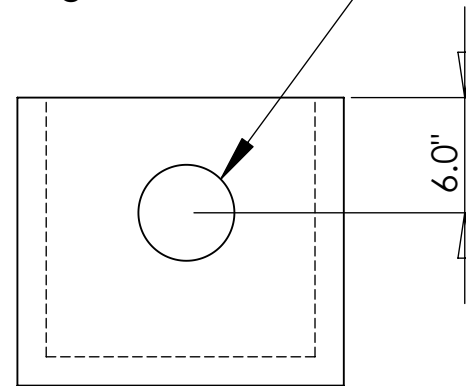

Lg D-box outlet

Lg D-box inlet

Pipe seal

PROPRIETARY AND CONFIDENTIAL
 THE INFORMATION CONTAINED IN THIS
 DRAWING IS THE SOLE PROPERTY OF
 <INSERT COMPANY NAME HERE>. ANY
 REPRODUCTION IN PART OR AS A WHOLE
 WITHOUT THE WRITTEN PERMISSION OF
 Dalmaray Concrete Products IS
 PROHIBITED.

		UNLESS OTHERWISE SPECIFIED:		NAME	DATE	
		DIMENSIONS ARE IN INCHES		DRAWN	CDA	3/29/10
		TOLERANCES:		CHECKED		
		FRACTIONAL ±		ENG APPR.		
		ANGULAR: MACH ± BEND ±		MFG APPR.		
		TWO PLACE DECIMAL ±		Q.A.		
		THREE PLACE DECIMAL ±		COMMENTS:		
		INTERPRET GEOMETRIC TOLERANCING PER:				TITLE:
		MATERIAL				
		FINISH				SIZE DWG. NO. REV
NEXT ASSY	USED ON					A LG D-Box
APPLICATION		DO NOT SCALE DRAWING				SCALE: 1:10 WEIGHT: SHEET 1 OF 1